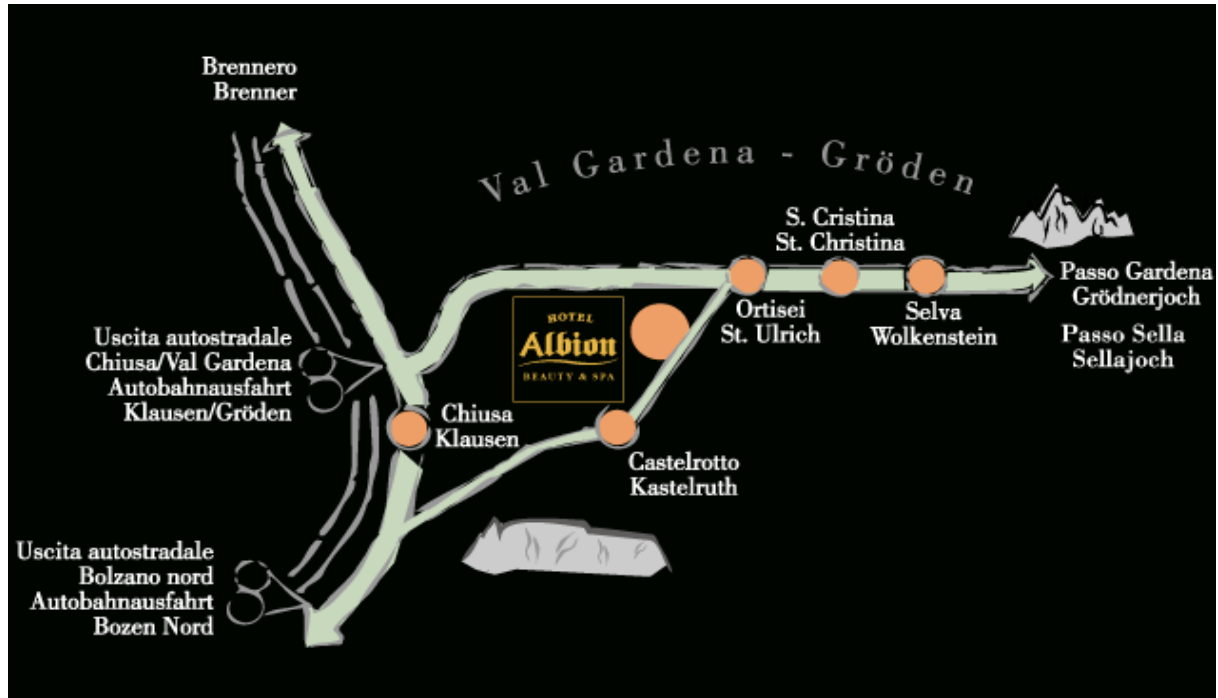

Via Pinei 38  
I - 39046 Ortisei (Bolzano)

How to get here:

- Exit the Brennero A22 motorway at Chiusa / Val Gardena
- Follow the signs for Val Gardena
- After about 30 min. along a panoramic road you 'll come to Ortisei
- Once in Ortisei, ca. 1,5 km after the round about traffic you 'll see the tourist center on your left side, on the right side there you'll find the dairy "Gardena LAT"
- Follow the main road and after 150 m keep right into the tunnel, (direction to Castelrotto)
- Follow this road 3 km and you find the hotel Albion on the right side

**G P S coordinate**

East: 11° 37' 37``  
North: 46° 34' 30``

If you possess a GPS – system: if you arrive to Ortisei, insert the following address: "**39040 Castelrotto**" "**Via Pinei 38**", then it shows you the way to hotel.