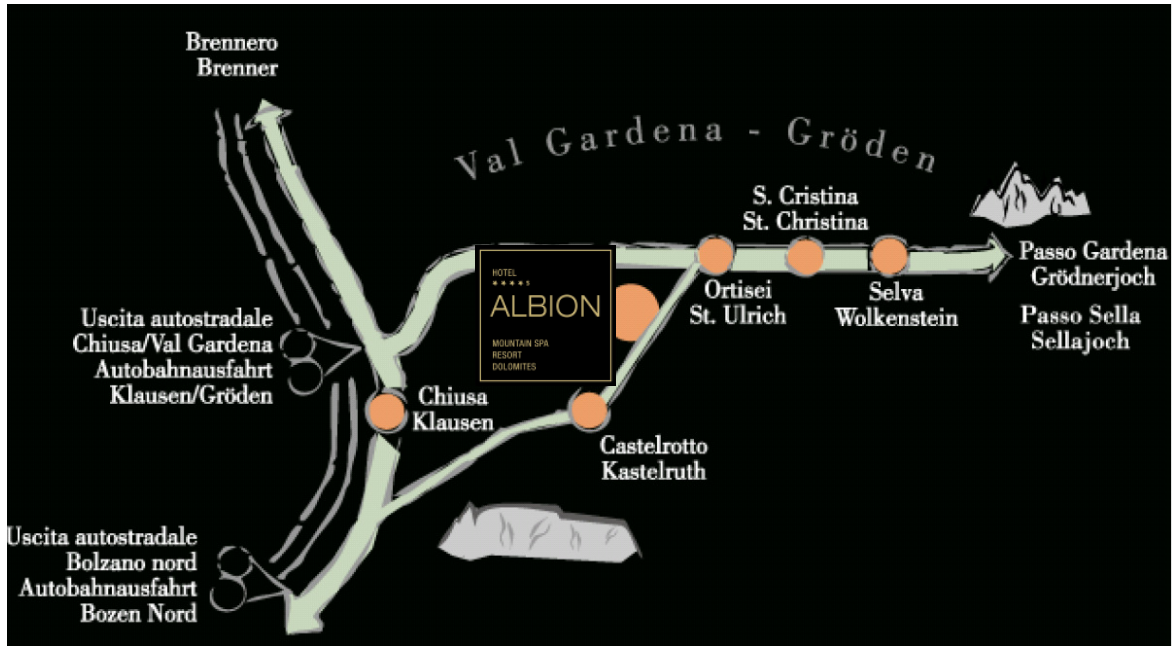

Via Pinei 38
I – 39046 Ortisei (Bolzano)

How to get here:

- Exit the Brennero A22 motorway at Chiusa / Val Gardena
- Follow the signs for Val Gardena
- After about 30 min. along a panoramic road you 'll come to Ortisei
- Once in Ortisei, ca. 1,5 km after the round about traffic you 'll see the tourist information center on your left side, follow the main road and after 150 m keep right into the tunnel, (direction to Castelrotto)
- Follow this road 3 km and you find the hotel Albion on the right side

coordinate G P S

East: 11°37'37``
North: 46°34'30``

Tip: If you possess a GPS – system: if you arrive to Ortisei, insert the following address: “**39040 Castelrotto**” “**Via Pinei 38**”, then it shows you the way to hotel.